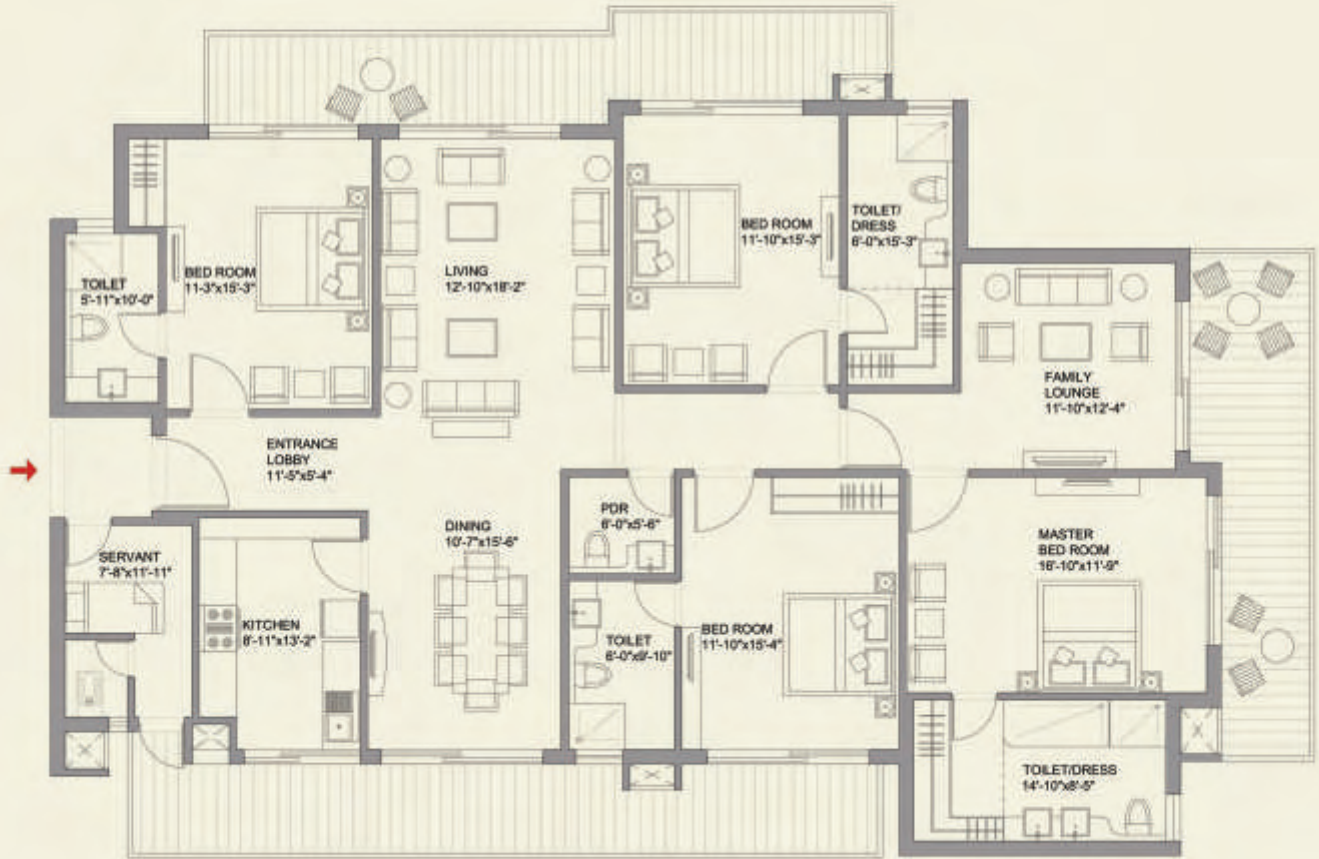

# Bestech Park View Grand Spa Gurgaon Floor Plans 4BHK Apartment 3470

[www.gurgaonpropertybazaar.in](http://www.gurgaonpropertybazaar.in)

## *4 Bedroom Deluxe Apartment and Lounge*

\_Super area 3470 sq. ft.

TOWER - A, B, C, D, E, F, G, H & I